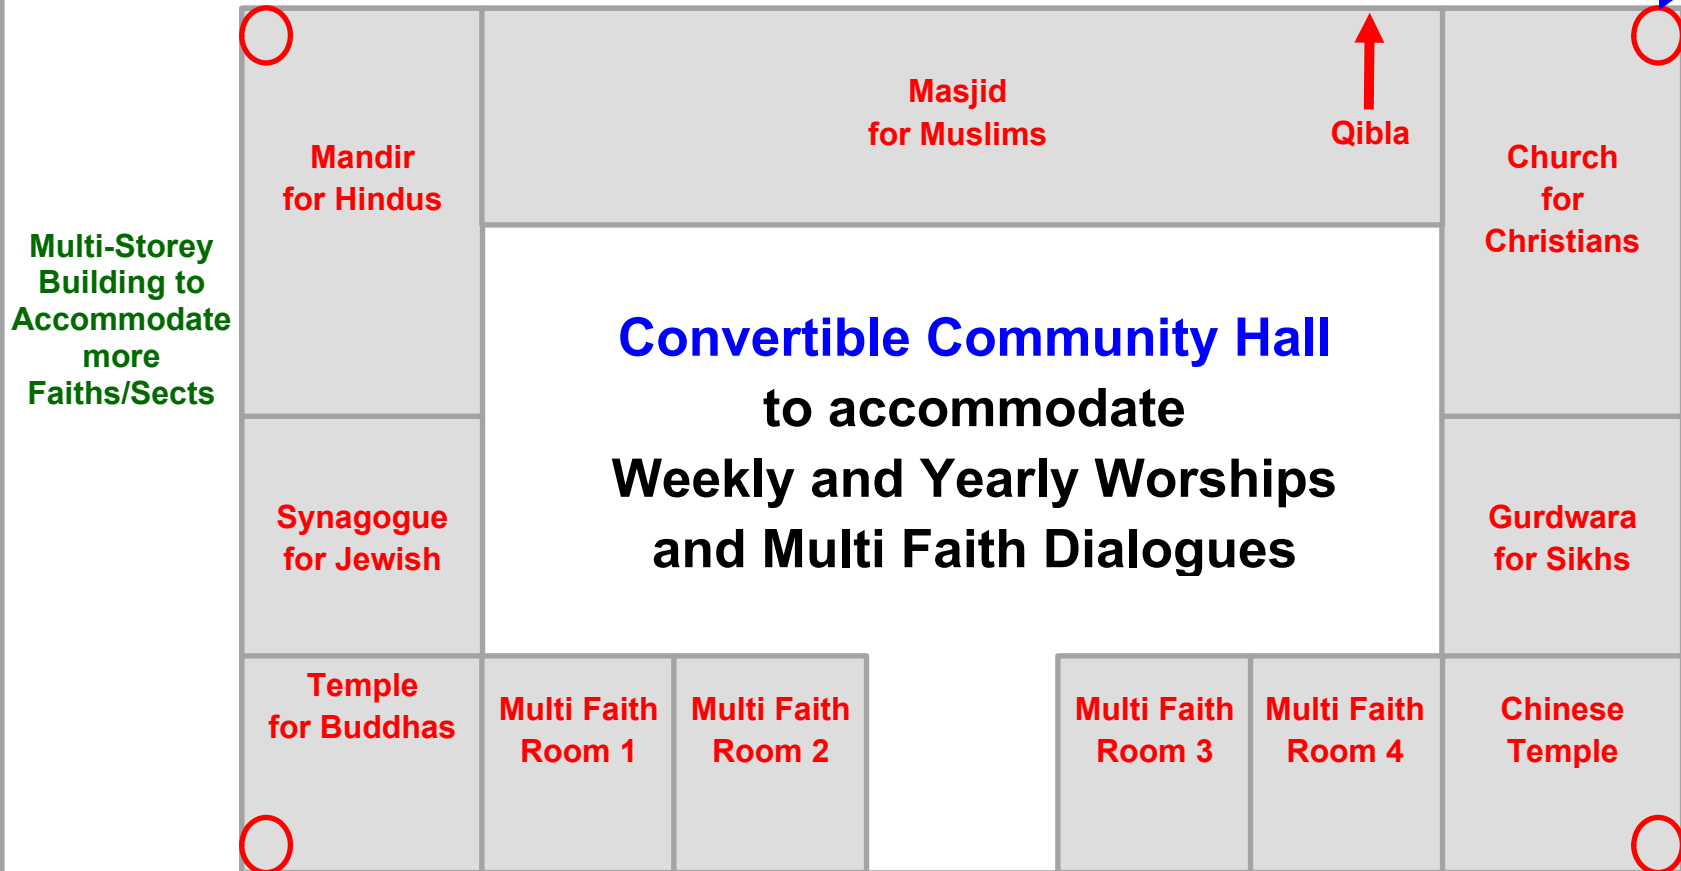

Multi Faith Community Centre

Car Park all around the building

Security Towers around 4 corners

Will be used for Yearly Worshipis if needed due to conflicts

It will be easy for Governments to provide Security for all